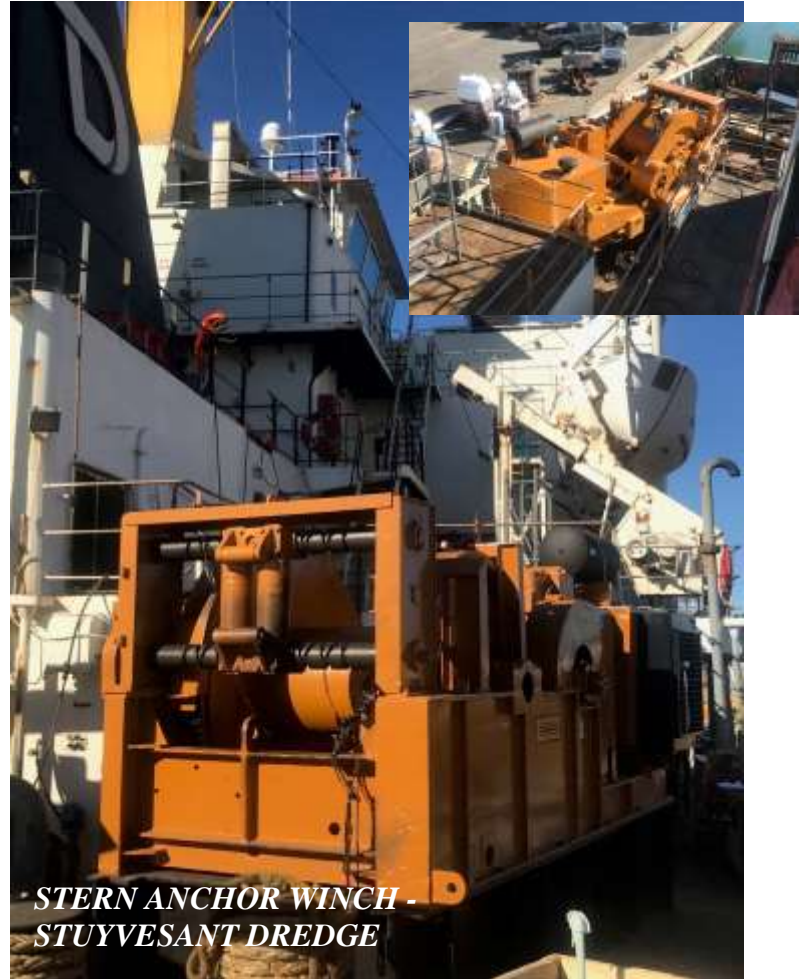

CLYDE FRAME 6 DOUBLE DRUM

*"Depend on our Quality,
Benefit from our Experience"*

SKAGIT RB-90 DOUBLE DRUM

*“Depend on our Quality,
Benefit from our Experience”*

AMERICAN 380 DOUBLE DRUM

*“Depend on our Quality,
Benefit from our Experience”*

SKAGIT DTW-150

**STERN ANCHOR WINCH -
STUYVESANT DREDGE**

AMCON270

CLYDE FRAME 9

**FRAME 9 TWO DRUM FLATBED
CONVERTED TO WATERFALL
NEW DIESEL ENGINE w/ TRANSMISSION
TWIN CAT HEADS
STAND UP CONTROLS**